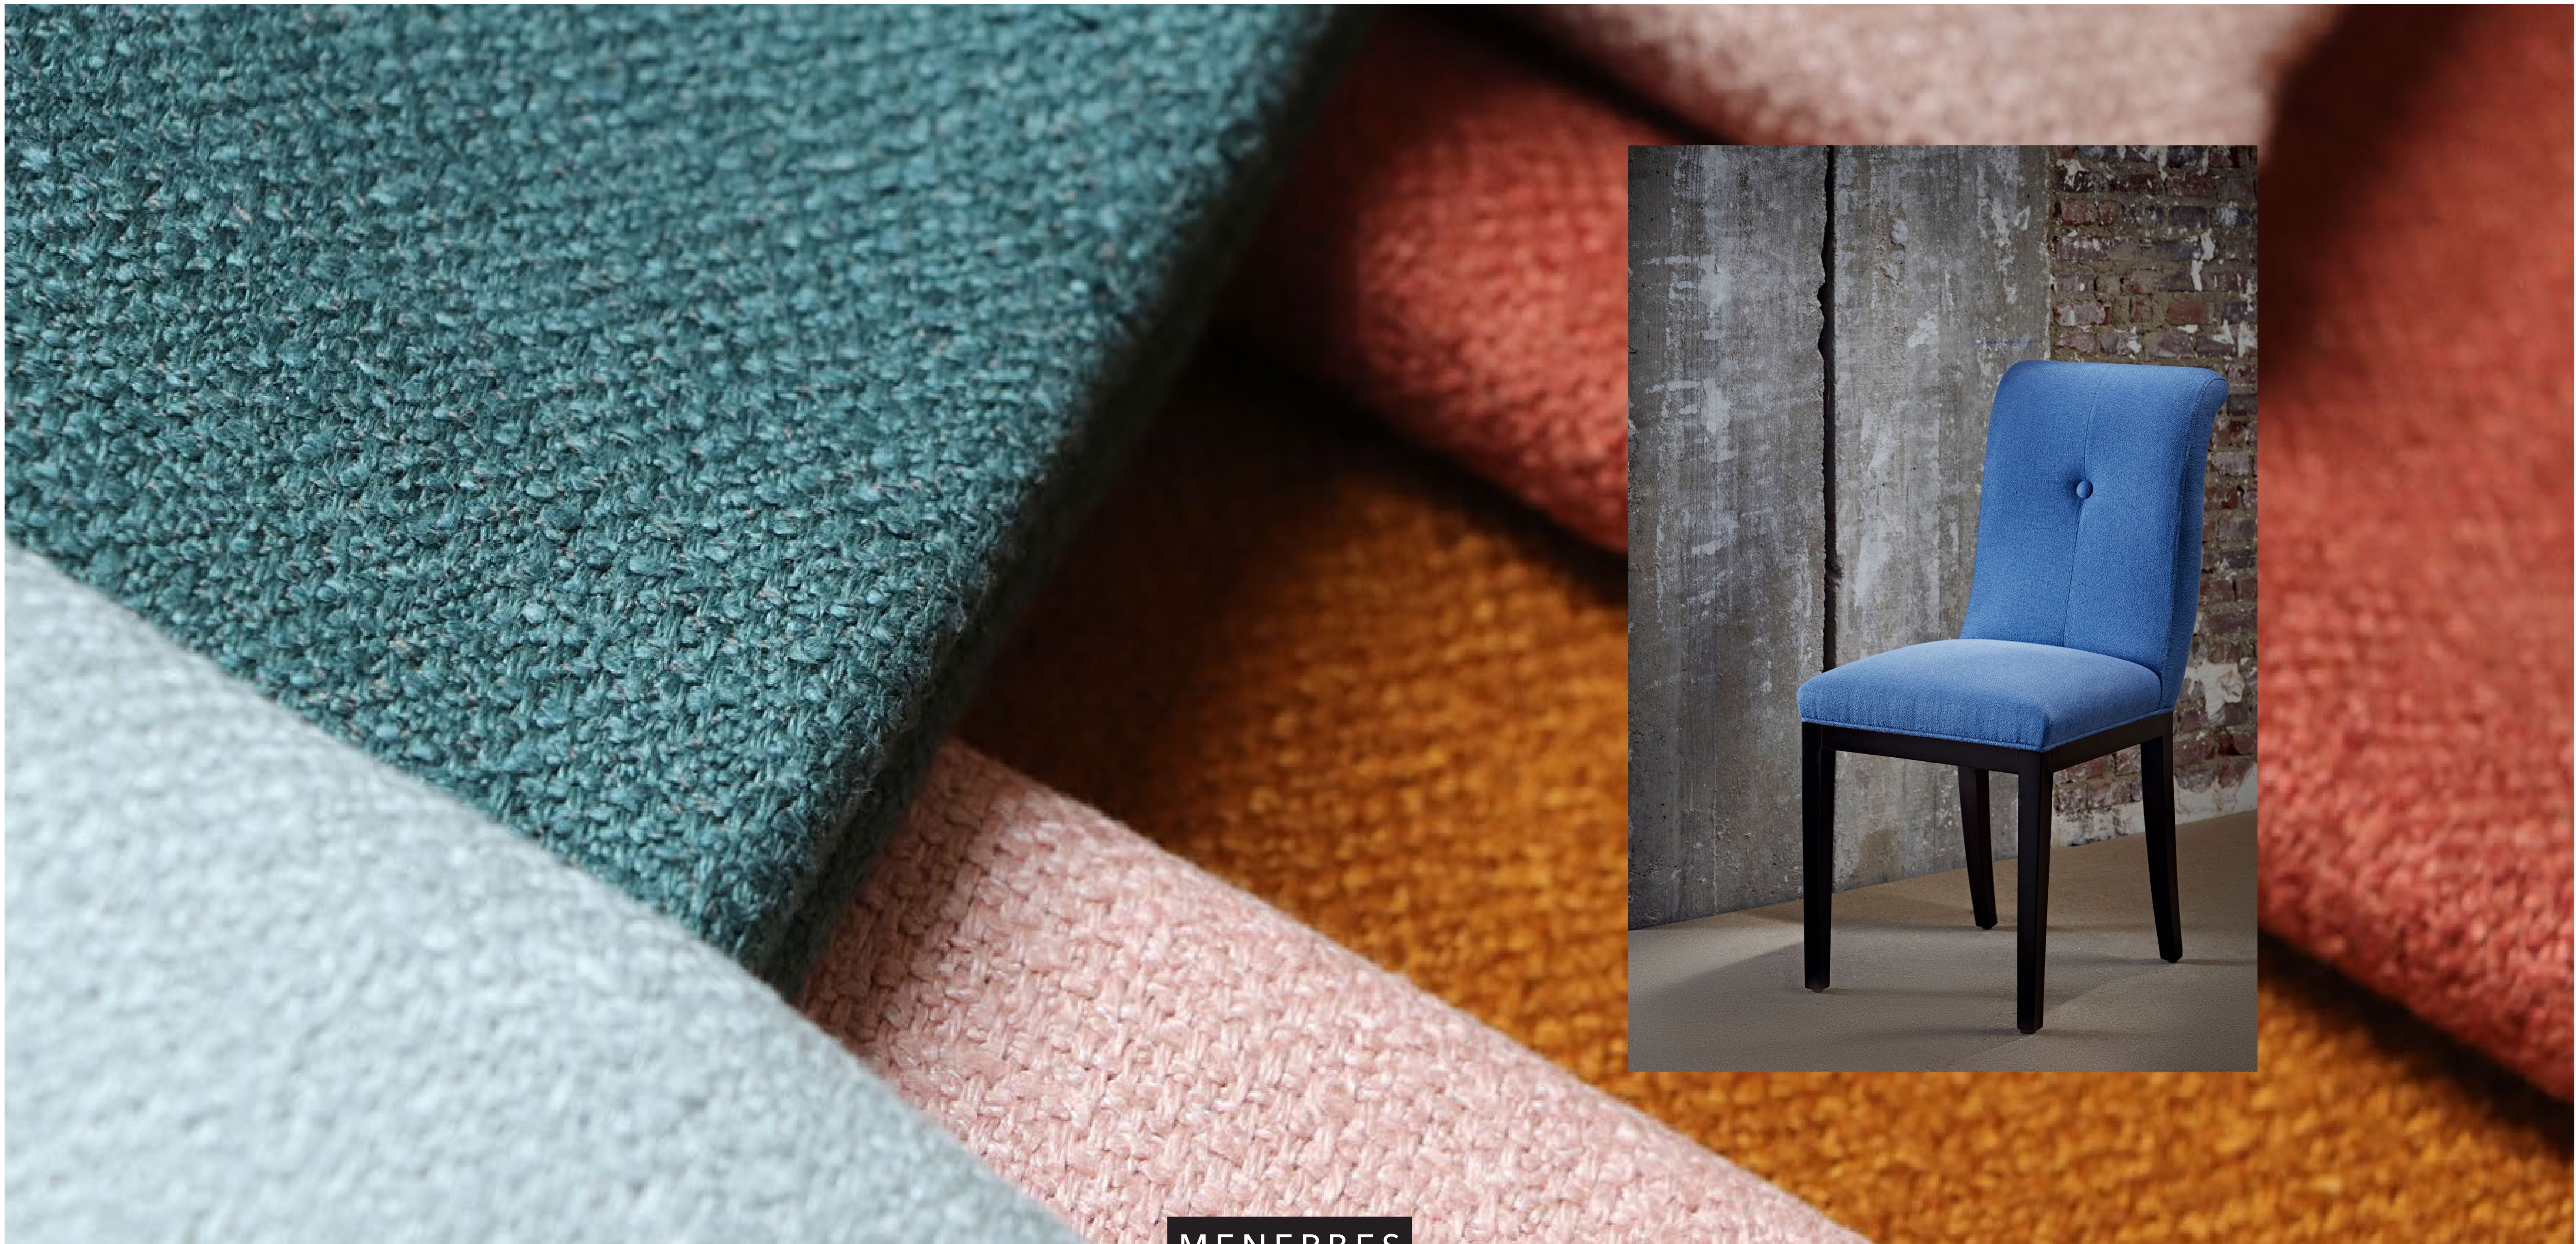

MEKRAN

MENERBES